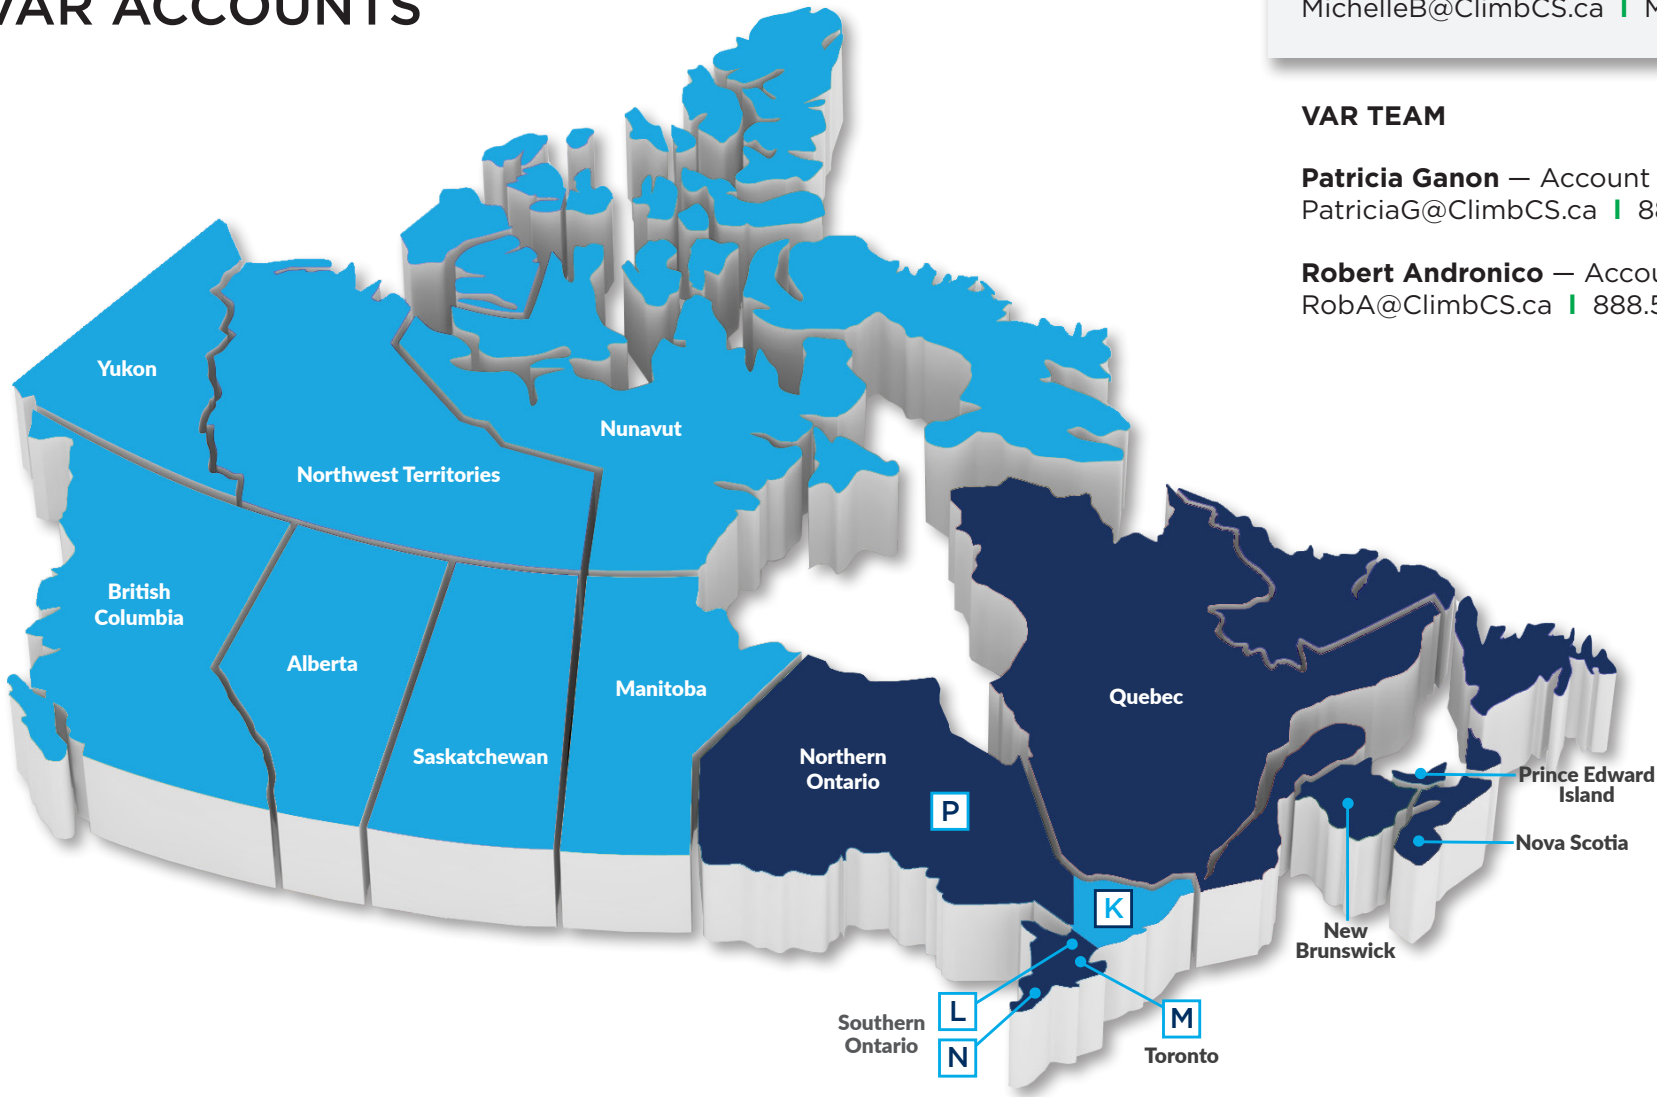

VAR ACCOUNTS